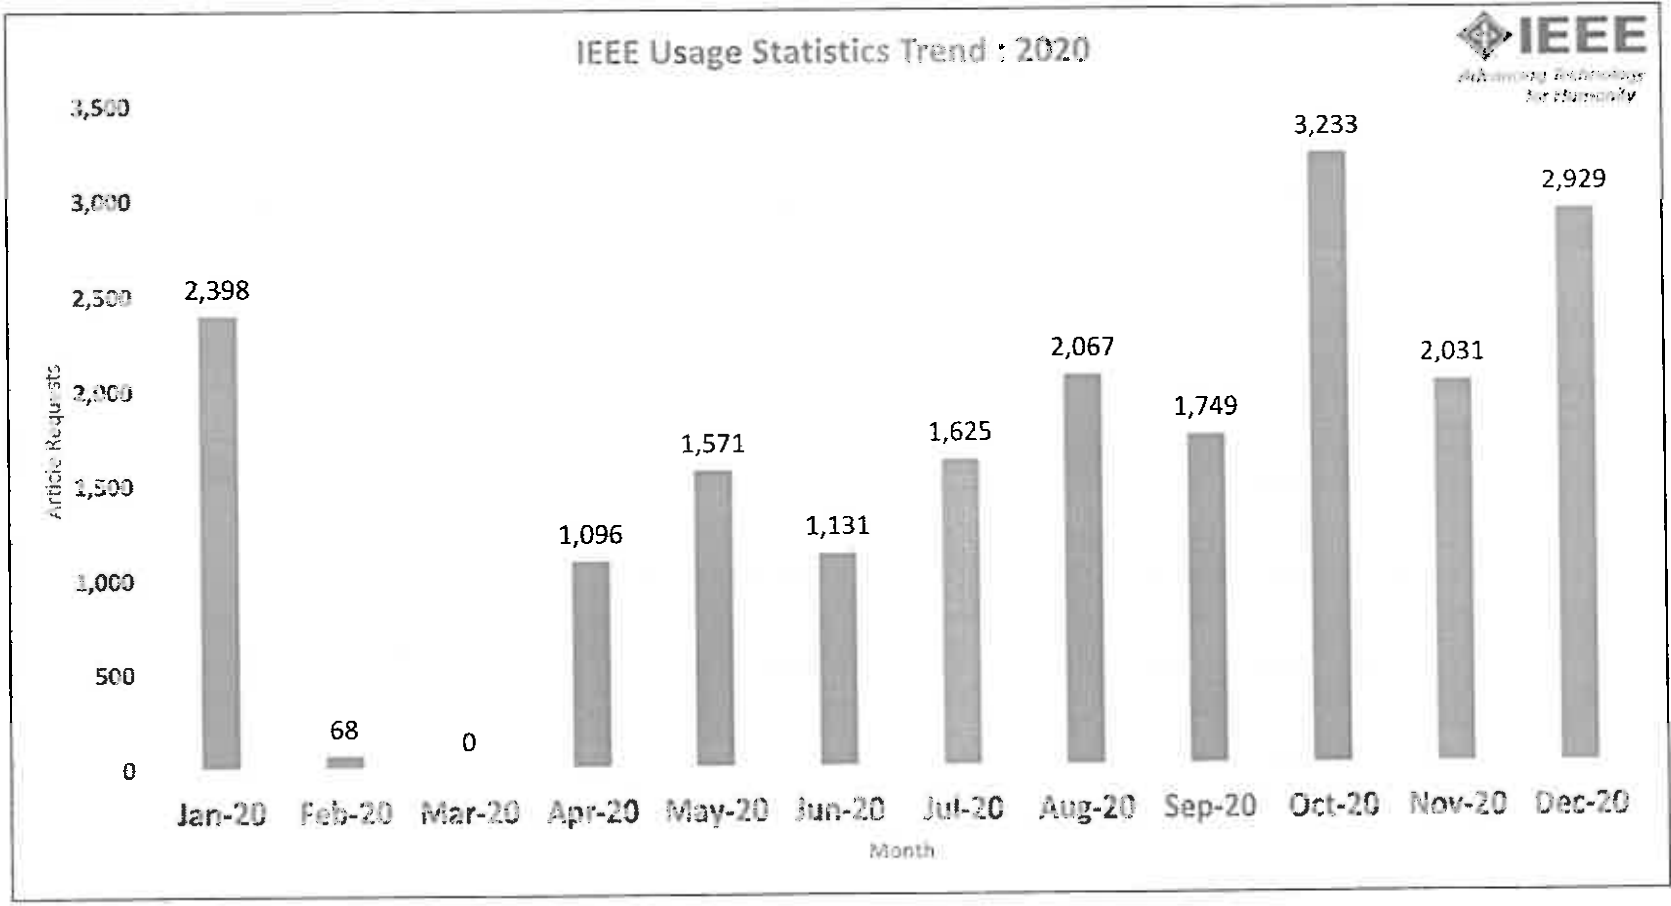

IEEE Usage Statistics Month-Wise Usage Trend by Article Requests

Graph Generated using data in Total Item Requests Table (Page 1)