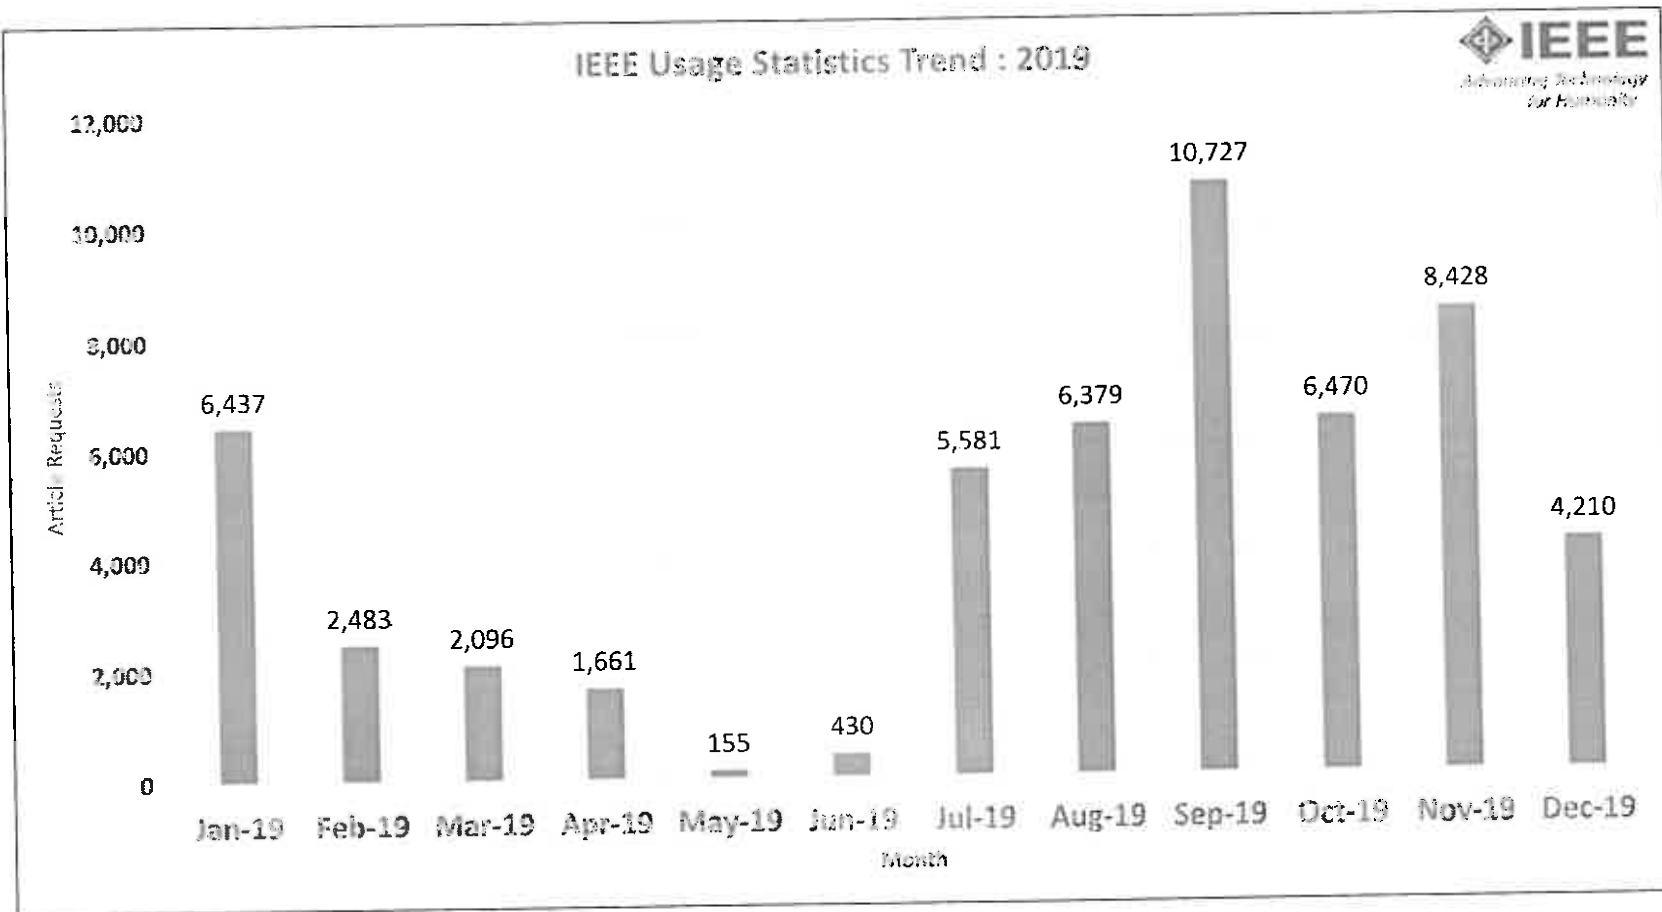

IEEE Usage Statistics Month-Wise Usage Trend by Article Requests

Graph Generated using data in Total Item Requests Table (Page 1)