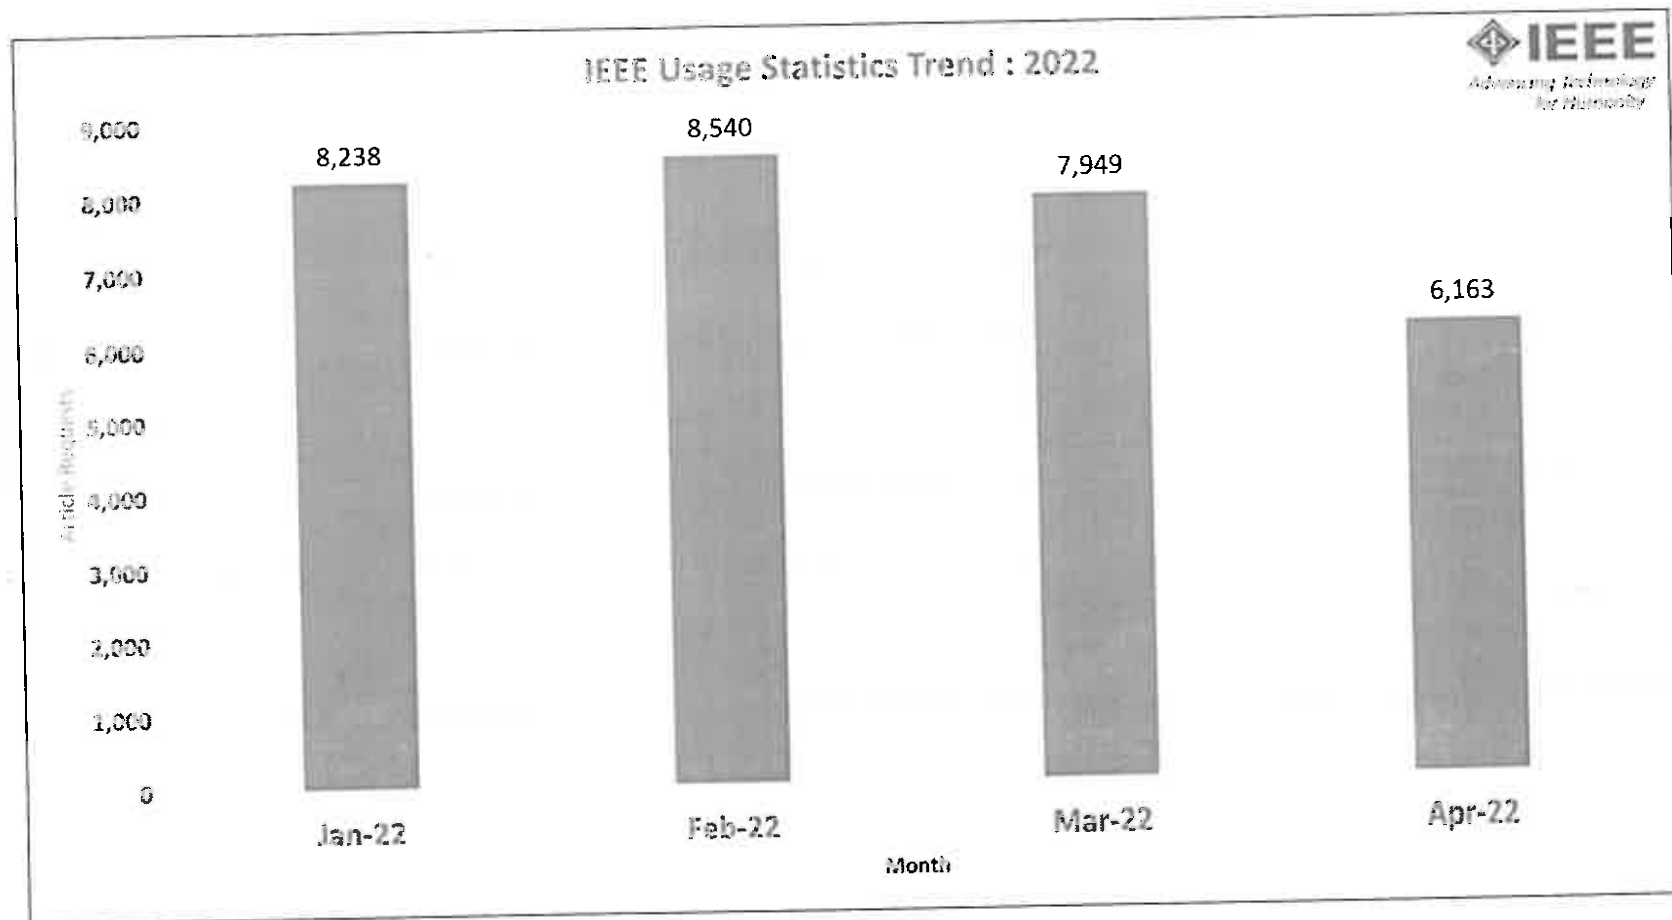

IEEE Usage Statistics Month-Wise Usage Trend by Article Requests

Graph Generated using data in Total Item Requests Table (Page 1)