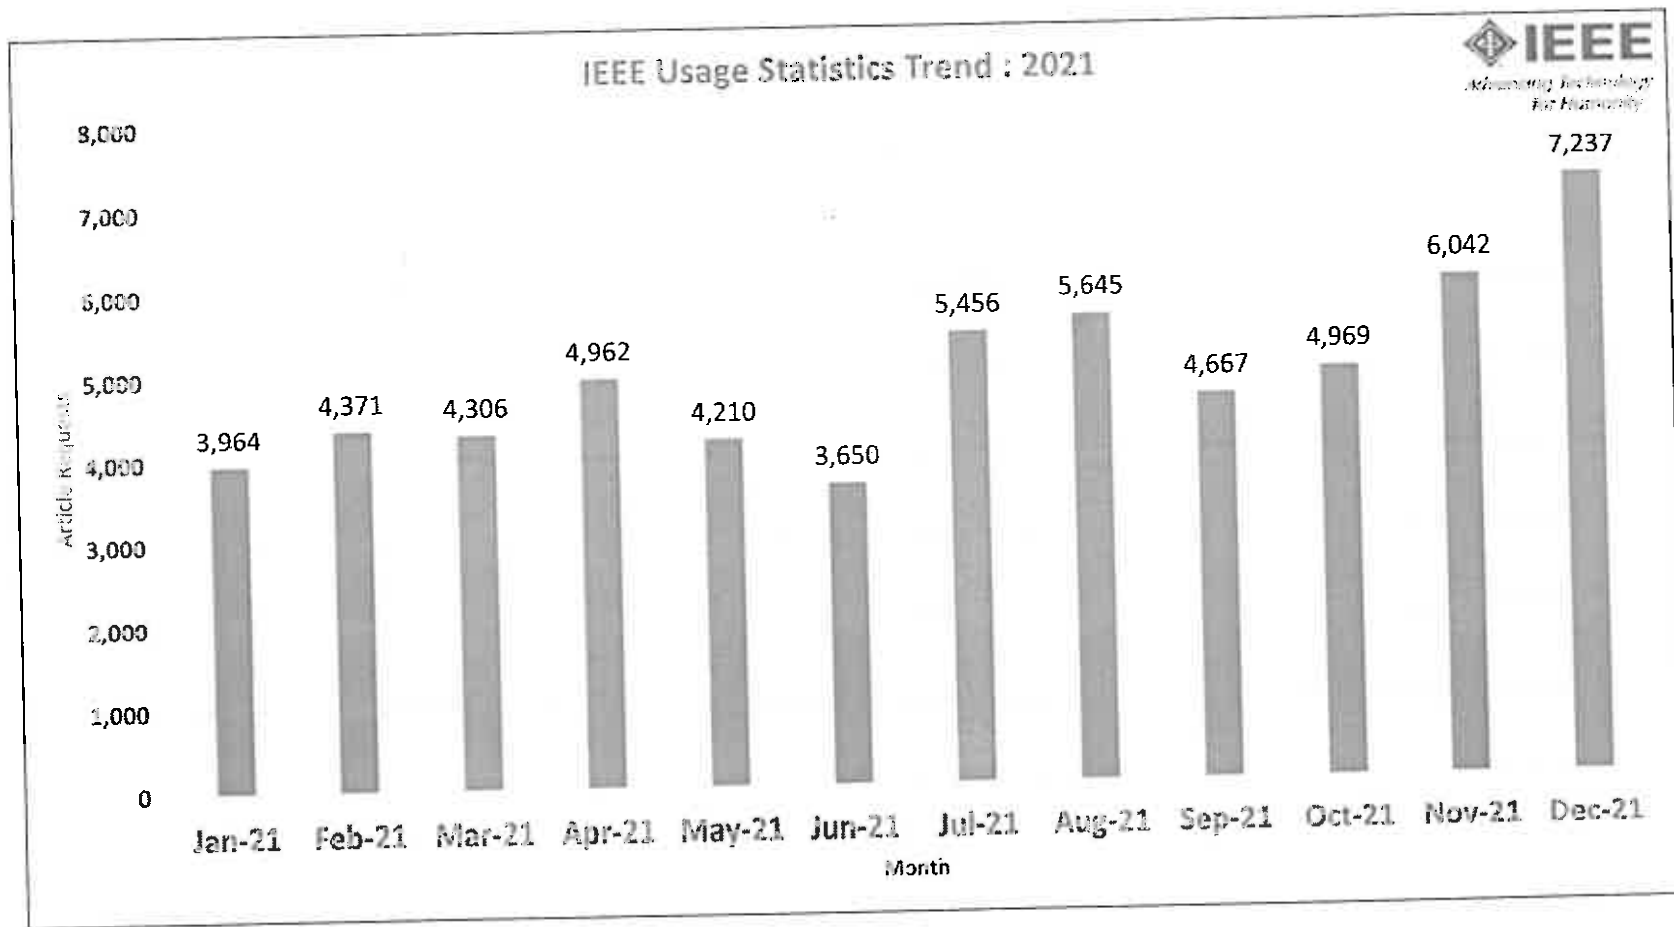

IEEE Usage Statistics Month-Wise Usage Trend by Article Requests

Graph Generated using data in Total Item Requests Table (Page 1)